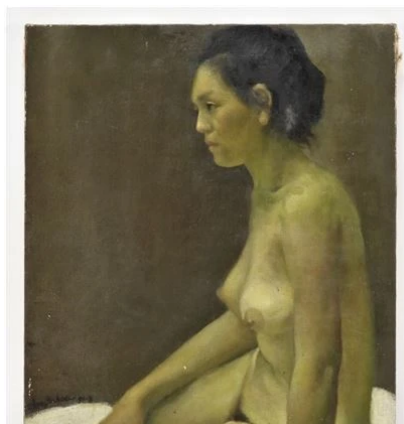

56 x 37 cm

Result:

Upgrade to unlock sale information

See more

Jeune femme assise près d'une console, tenant ...

50 x 35 cm

Estimate:

Result:

Upgrade to unlock sale information

See more

Your Artwork

MutualArt Database

Discover similar lots to the artworks
in your collection

GO TO MYCOLLECTION

Female Nude Figure ,20th Century

21 1/4" x 14 3/4"

Estimate:

Result:

[Upgrade to unlock sale information](#)[See more](#)

Pair of silk paintings

37x30 cm

Estimate:

Result:

[Upgrade to unlock sale information](#)[See more](#)