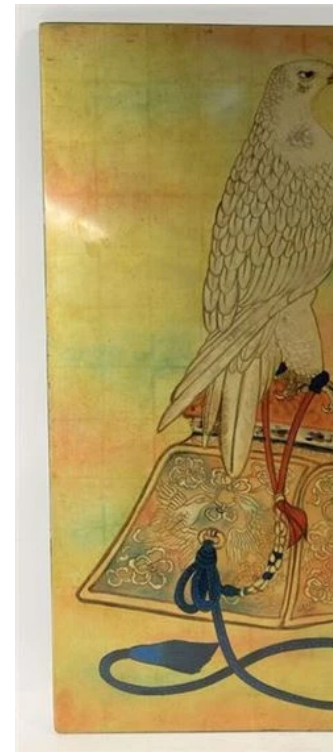

BLACK FRIDAY

~~\$369~~ \$295 PREMIUM ANNUAL PLAN

CLAIM NOW

Chinese School, 20th Century

Panneau en bois laqué polychrome
représentant un faucon attaché à un socle
richement décoré

Painting

60 x 40 cm 

Estimate 

56 x 37 cm

Result:

Upgrade to unlock sale information

See more

Jeune femme assise près d'une console, tenant ...

50 x 35 cm

Estimate:

Result:

Upgrade to unlock sale information

See more

Your Artwork

MutualArt Database

Discover similar lots to the artworks
in your collection

GO TO MYCOLLECTION

Female Nude Figure ,20th Century

21 1/4" x 14 3/4"