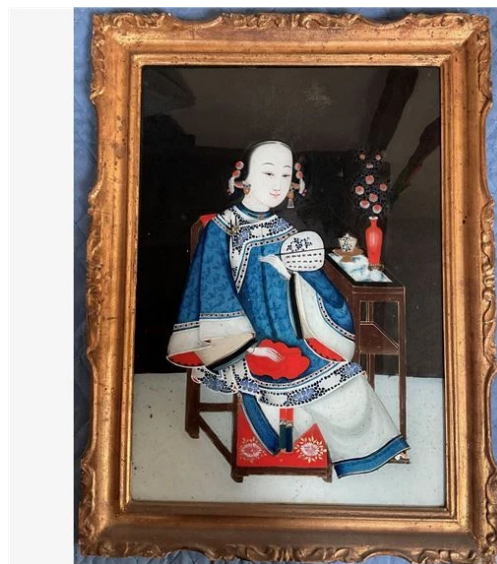

BLACK FRIDAY

~~\$369~~ \$295 PREMIUM ANNUAL PLAN

CLAIM NOW

Chinese School, 20th Century

Panneau en bois laqué polychrome
représentant un faucon attaché à un socle
richement décoré

Painting

60 x 40 cm 

Estimate 

56 x 37 cm

Result:

Upgrade to unlock sale information

See more

Jeune femme assise près d'une console, tenant ...

50 x 35 cm

Estimate:

Result:

Upgrade to unlock sale information

See more

Your Artwork

MutualArt Database

Discover similar lots to the artworks
in your collection

GO TO MYCOLLECTION

Female Nude Figure ,20th Century

21 1/4" x 14 3/4"