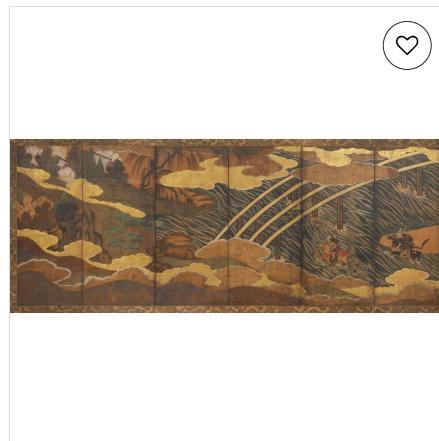

Tue Nov 26 13:00:00 UTC 2024

A SIX-FOLD SCREEN (BYOBUSCREEN) DEPICTING THE BATTLE AT UJI BRIDGE.

Koller Auctions

CHF 5,000