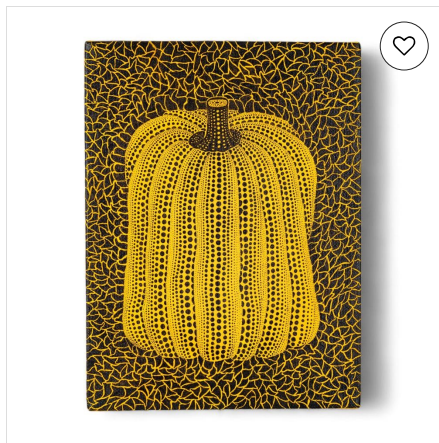

November 7, 2024, 9:00 AM EST