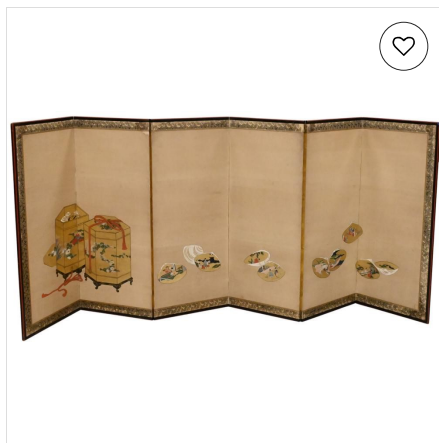

CHF 5,000

Nov 26, 1:00 PM GMT

A PAIR OF SIX-PANEL SCREENS WITH CHERRY TREES AND PHEASANTS.

Koller Auctions

CHF 12,000

Nov 9, 3:00 PM GMT

Pair of Six Panel Japanese Wall Screens

Nadeau's Auction Gallery