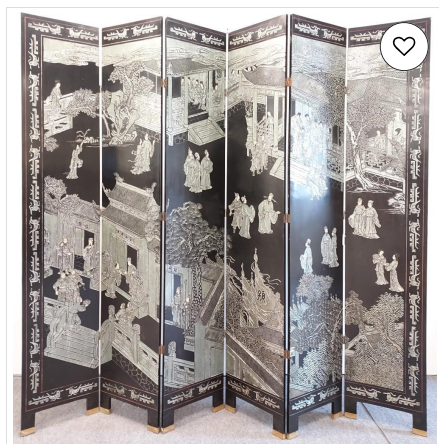

\$100 (1 bid)

Nov 26, 1:00 PM GMT

A SIX-FOLD SCREEN DEPICTING A JAPANESE CEDAR (SUGI) IN WINTER.

Koller Auctions

CHF 3,000

Sat Nov 09 16:00:00 UTC 2024

VINTAGE CHINESE SIX PANEL COROMANDEL SCREEN

Auctions Neapolitan