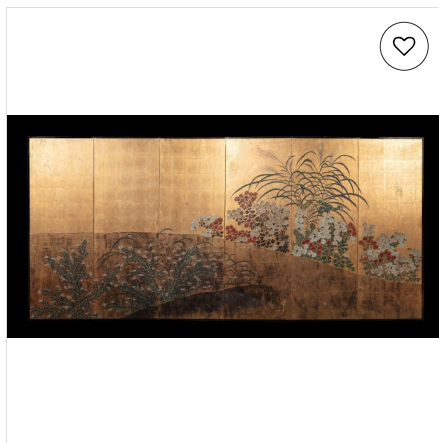

Nov 12, 9:00 AM GMT

A SIX-PANEL SCREEN WITH CHRYSANTHEMUMS, Japan, Meiji perio...

Finarte

€4,000