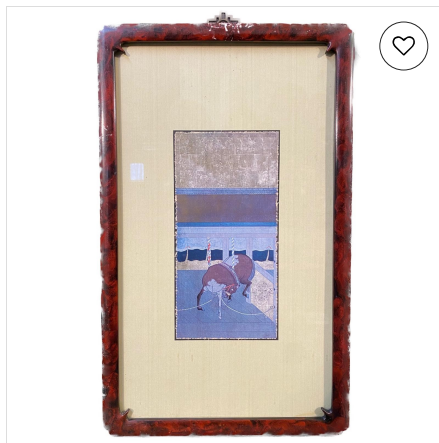

Popular Lots to Explore

November 19, 2024, 3:00 PM EST