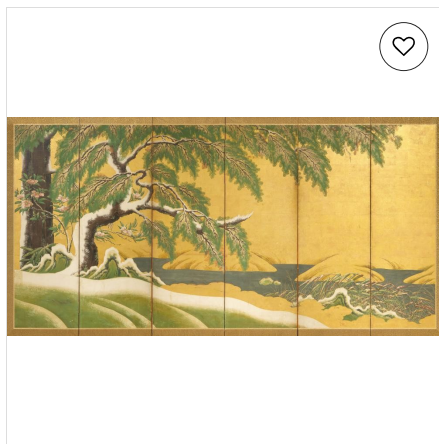

Nov 26, 1:00 PM GMT

A SIX-FOLD SCREEN DEPICTING A JAPANESE CEDAR (SUGI) IN WINTER.

Koller Auctions

CHF 3,000