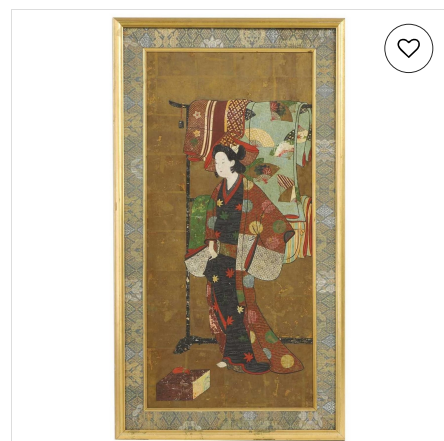

MID-CENTURY MODERN ERA JAPANESE HAND PAINTED SILK PAINTING, 15IN x...

The Rug Life Auctions

$100

November 8, 2024, 10:00 AM BST

A Japanese painting,

Sworders

£80

Modern Painting After Yayoi Kusama (JP, B.1929)

Keystone Auctions LLC

$35

(2) KATSUSHIKA HOKUSAI BRUSH PAINTINGS

White's Auctions

$100