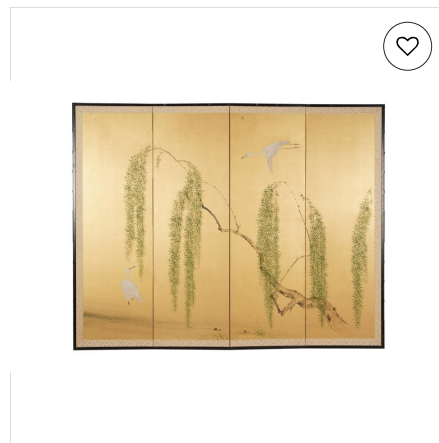

\$150

Nov 12, 9:00 AM GMT

A SIX-PANEL SCREEN WITH CHRYSANTHEMUMS, Japan, Meiji perio...

Finarte

€4,000

Nov 6, 5:00 PM GMT

A Japanese Four-Panel Painted Screen

Abell Auction