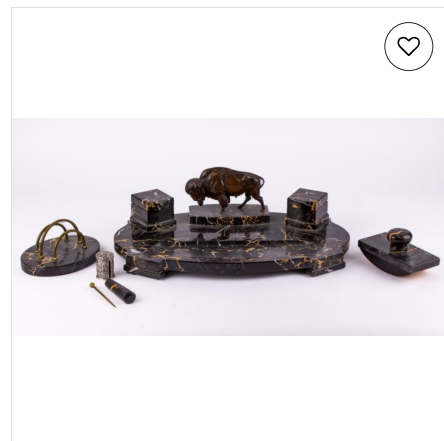

Popular Upcoming Auctions

November 10, 2024, 2:00 PM PST

November Gallery Auction

District Auction