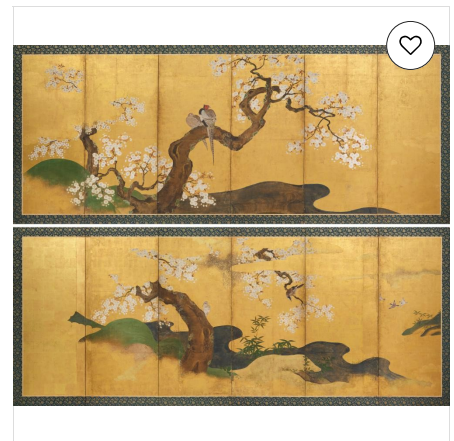

Nov 26, 1:00 PM GMT

A PAIR OF SIX-PANEL SCREENS WITH CHERRY TREES AND PHEASANTS.

Koller Auctions

CHF 12,000